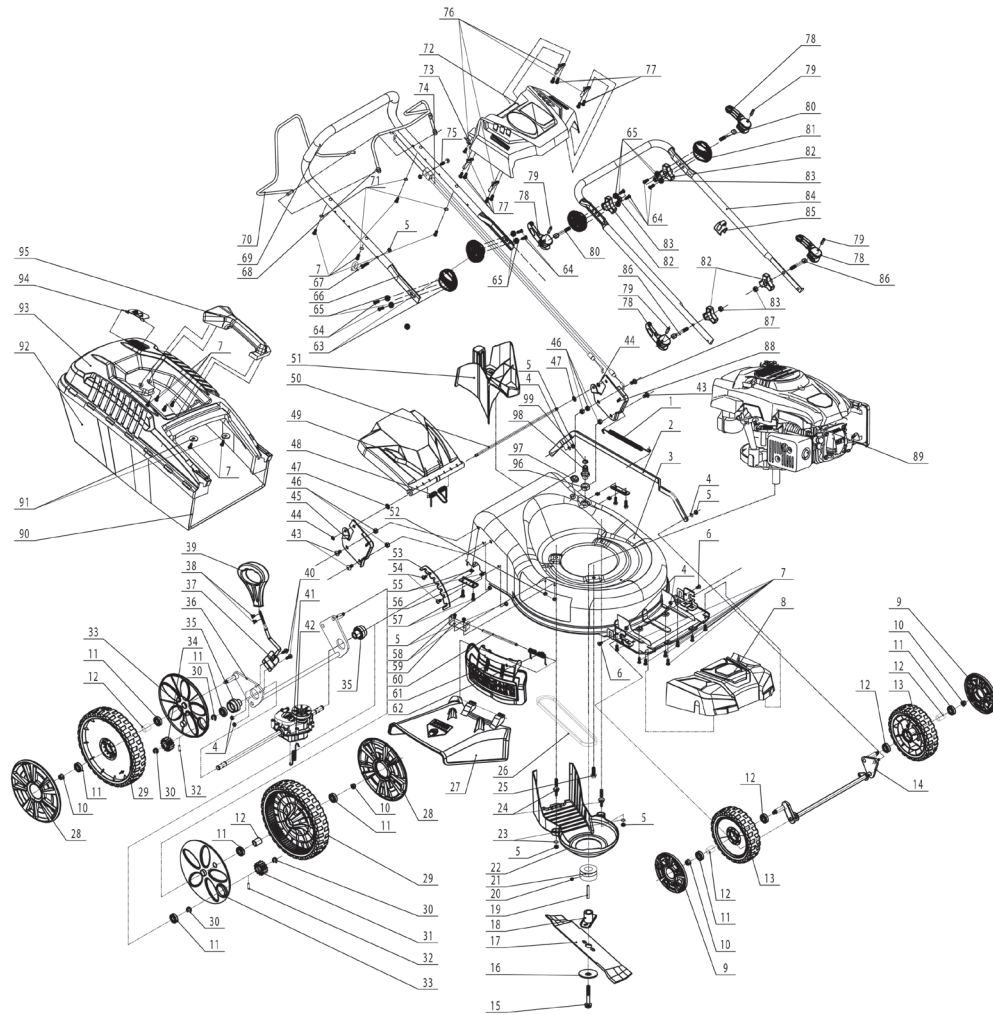

# EXPLODED VIEW AND SPARE PARTS LIST

RD-GLM10 075005 spare parts list		
No.	description	qty
1	heigh adjusting tension spring	1
2	heigh adjusting connecting rod	1
3	deck 21"	1
4	washer 6	2
5	nut M6	12
6	bolt M6×15	2
7	screw ST4.2*16	18
8	front trim cover	1
9	front wheel cover 7"	2
10	nut M8	4
11	plastic dust cover	10
12	wheel lining	4
13	front wheel assy 7"	2
14	front wheel axle assy	1
15	blade bolt 3/8"	1
16	washer 10.5 X 45X2.5	1
17	blade 21"	1
18	blade seat assy	1
19	key	1
20	screw M6x6	1
21	driving wheel	1
22	belt cover 21"	1
23	washer 6	2
24	bolt	2
25	bolt M8x25	1
26	V belt 21"	1
27	side discharge grass board	1
28	rear wheel cover 10"	2
29	rear wheel assy 10"	2
30	retainer ring10	4
31	left output gear	1
32	round pin	2
33	dust wheel cover 10"	2
34	right output gear	1
35	rear driving axle sleeve	2

36	rear wheel axle assy	1
37	handle assy	1
38	screw M5×8	2
39	height adjusting handle	1
40	bolt M6*16	2
41	self moving	1
42	tension spring	1
43	bolt M8x16	3
44	retainer ring 6	2
45	right armrest support	1
46	nut M8	5
47	circlip 6	2
48	rear cover torsion spring	1
49	rear cover	1
50	rear cover axle	1
51	block	1
52	nut M5	2
53	height adjusting plate	1
54	bolt M6x12	2
55	nut M6	4
56	rear wheel axle pressing plate	2
57	bolt M6x12	4
58	bolt M5x10	2
59	side cover support	1
60	side cover axle	1
61	side discharge plate 21"	1
62	torsion spring of side cover	1
63	top armrest connecting seat	2
64	screw ST 2.9*10	8
65	washer 4	4
66	top armrest shaft	1
67	hanger	1
68	choke rod	1
69	armreat sleeve	1
70	driving rod	1
71	washer	4
72	armreat trim cover	1